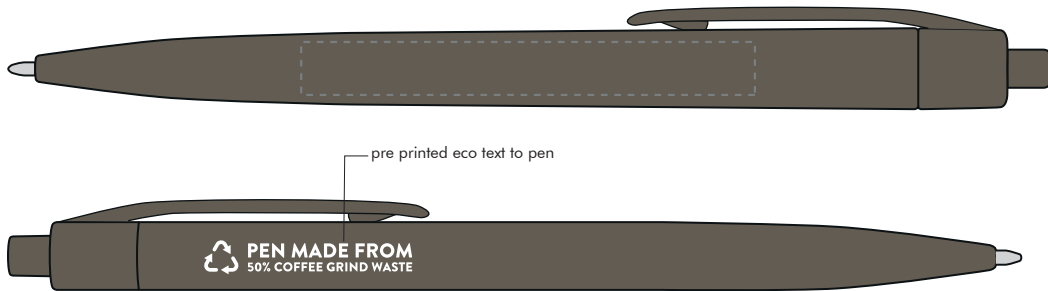

Your Ref:	Quantity:	Product Code: TPC360101
Our Ref:	Version: 1	Product Colour: BROWN

PRINTING CONCERNS:

We stock this item in the following colours

PANTONE REFERENCE(S)
 Full Colour Printing

ARTWORK SCALE 100%

ARTWORK SCALE 100%

 Digital Print Area:
 60mm x 7mm

 Product Image for visualisation
 - colours may vary

The dashed line is to demonstrate print area and will not appear on your printed item
PLEASE NOTE: